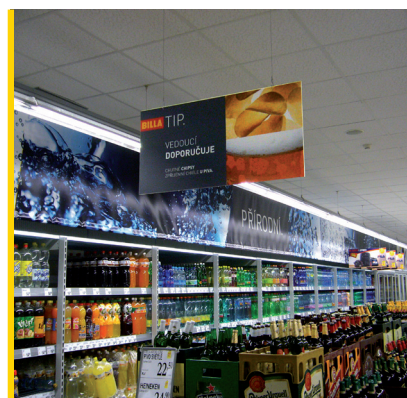

FASTENING:

MANAGER'S CHOICE - CEILING DANGLERS

BILLA

EXAMPLE:

DESCRIPTION:

MANAGER'S CHOICE:

Recommendations of the manager about various taste combinations. A pair of photographs combined with white text on a grey background. Manager's Choice is used either as ceiling danglers or wobblers (see page 20), depending on the available space.

FASTENING:

LOCATION:

Ceiling danglers of taste combinations are located in the aisle at selected items – e.g. spices with meats, potato chips with beer, chocolate with coffee, cheese with wine. One piece of every kind shall be placed in the store.